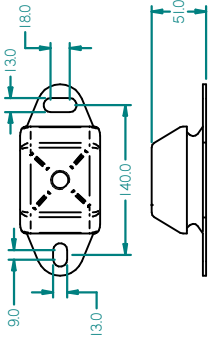

BOLTING HOLES

FLEXIBLE MOUNTS

REV	DESCRIPTION	DATE	APPD	DRAWN
01				

NOTES: BG3300 HE EC032-3S

TITLE: BETASET26 (SINGLE PHASE ONLY),
BETASET 33 (3 PHASE ONLY)
HEAT EXCHANGE

PART FILE NAME: BG3300 HE EC032-3S.MRM