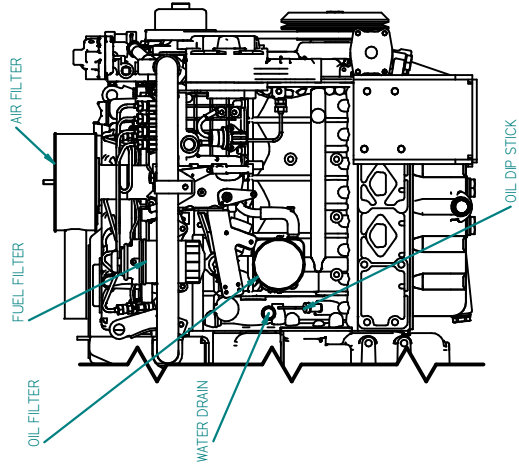

BOLTING HOLES

FLEXIBLE MOUNTS

REV	DESCRIPTION	DATE	APPD	DRAWN
01				

NOTES: BG3300 HE EC032-3S

TITLE: BETASET26 (SINGLE PHASE ONLY),
BETASET 33 (3 PHASE ONLY)
HEAT EXCHANGE

PART FILE NAME: BG3300 HE EC032-3S.MRM