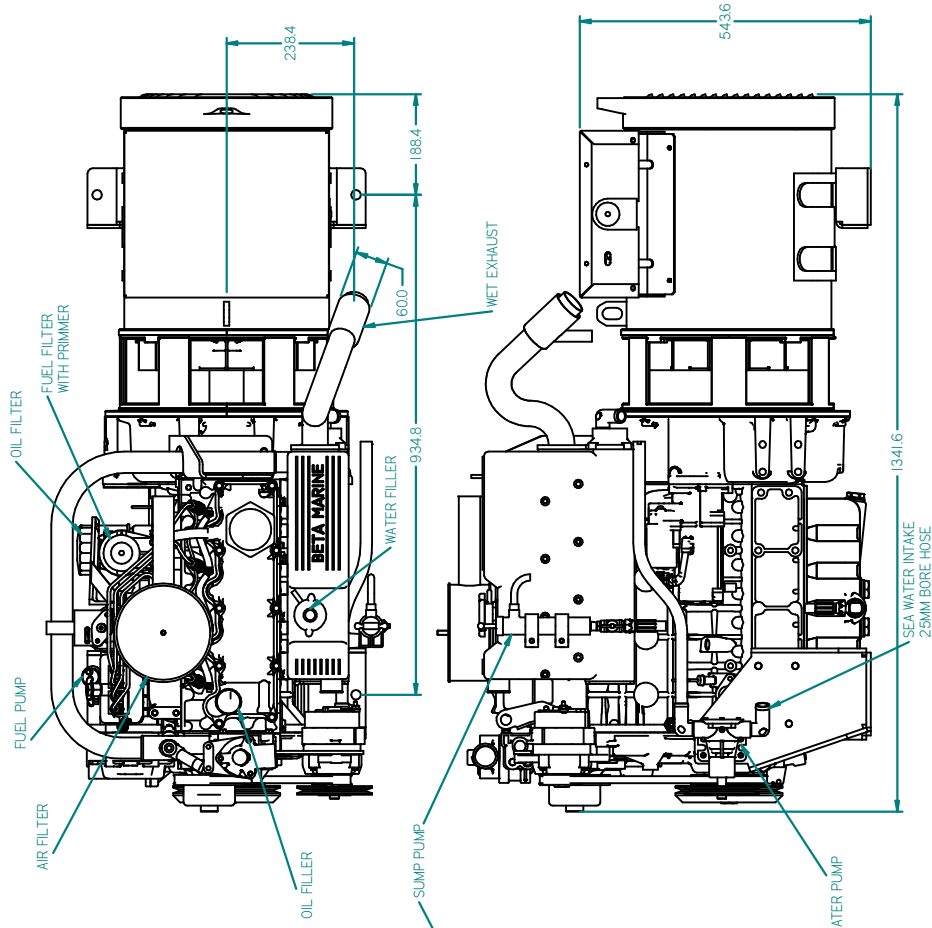

BOLTING HOLES

FLEXIBLE MOUNTS

REV	DESCRIPTION	DATE	APPD	DRAWN
01				

NOTES: BG3300 HE EC032-3S

TITLE: BETASET26 (SINGLE PHASE ONLY),
BETASET 33 (3 PHASE ONLY)
HEAT EXCHANGE

PART FILE NAME: BG3300 HE EC032-3S.MRM