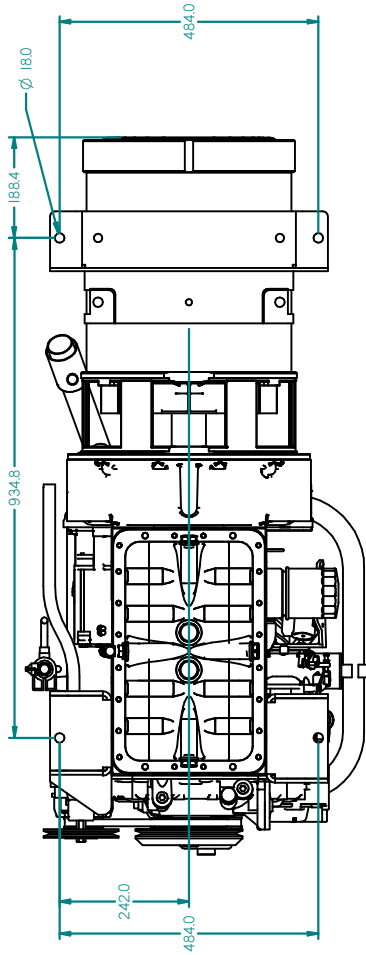

BOLTING HOLES

FLEXIBLE MOUNTS

REV	DESCRIPTION	DATE	APPD	DRAWN
01				

NOTES: BG3300 HE EC032-3S

TITLE: BETASET26 (SINGLE PHASE ONLY),
BETASET 33 (3 PHASE ONLY)
HEAT EXCHANGE

PART FILE NAME: BG3300 HE EC032-3S.MRM