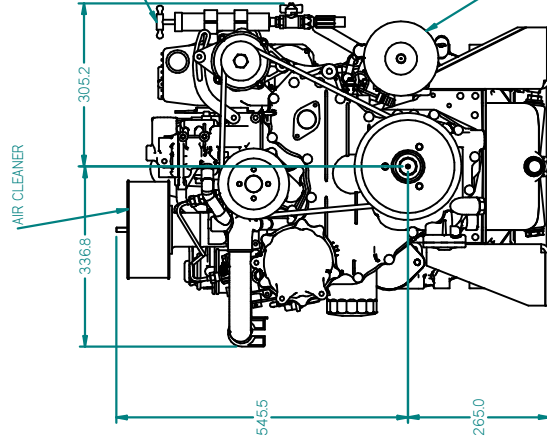

BOLTING HOLES

FLEXIBLE MOUNTS

REV	DESCRIPTION	DATE	APPD	DRAWN
01				

NOTES: BG3300 HE EC032-3S

TITLE: BETASET26 (SINGLE PHASE ONLY),
BETASET 33 (3 PHASE ONLY)
HEAT EXCHANGE

PART FILE NAME: BG3300 HE EC032-3S.MRM