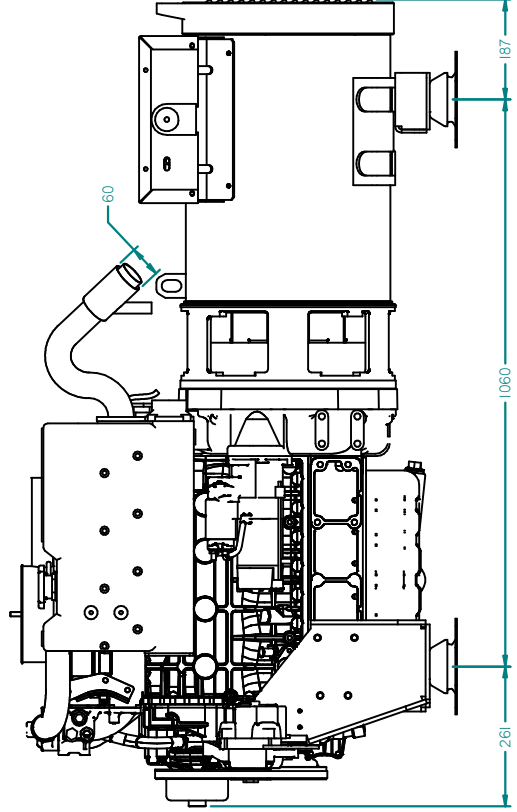

AVM MOUNT DETAILS

REV	DESCRIPTION	DATE	APPD	DRAWN
01				

NOTES

TITLE:

BETASET 49 (BV3800) HEAT EXCHANGE

DIMENSIONS IN MM (INCH) DO NOT SCALE

PART FILE NAME: 423738-9 CA DRAWING 3800 EC032 STEEL BASE.dwg

BETA MARINE LTD. WATERWELL, GLOUCESTER, GL2 2AD, UK

09/11/2009

DWG NO

100-08800